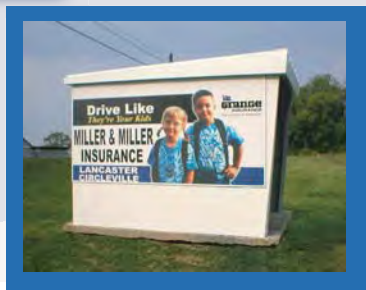

A GREAT WAY TO ADVERTISE

Since 1960 Moore Signs / Ohio Shelterall Inc. has provided a safe haven for children waiting for their bus while allowing local businesses to maximise their advertising message.

We offer over 425 fantastic locations in a three state area and provide a monthly maintenance program so that your sign and shelter always look their best. The shelter is provided at no cost to the community so your message is met with acceptance and goodwill. Thousands of daily impressions of your message will result in increased sales and excellent public relations.

Although the concept of the 4'x8' shelter-sign has not changed over the years, Our approach to designing your message certainly has! Through our custom sign shop and computer-aided design, we can provide a state-of-the-art digital display. We can also add reflective material that will provide 24-hour exposure for your message.

Most importantly, we are exempt from federal regulations which allow our shelters to be located on federal highways. This results in your message being posted on locations no other outdoor company can offer.